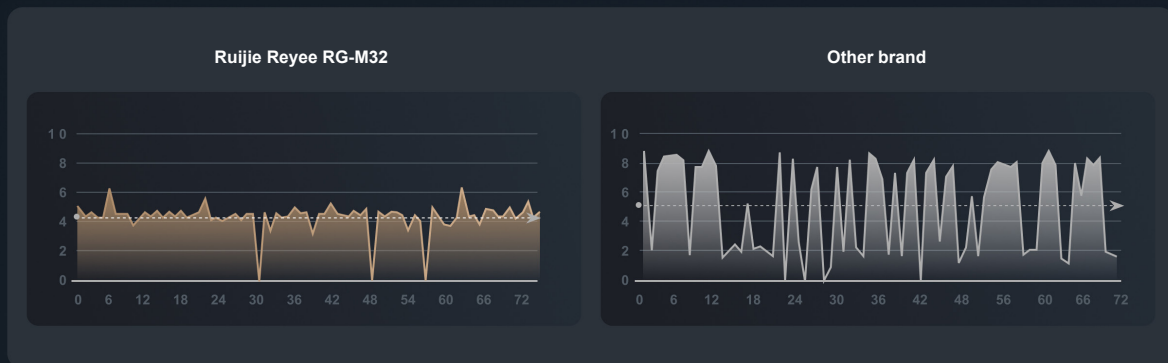

RG-M32 3200M Wi-Fi 6 Dual-band Gigabit Mesh* Router

DATASHEET

Highlights

- Next-gen gigabit Wi-Fi 6 standard
- 4x4 Enterprise-level chipset, better stability under heavy load
- 4 Dual-band antennas and 8 signal amplifiers, provide whole-home network coverage
- Exclusive ReYee Mesh solution, one click to mesh up multiple ReYee Mesh devices
- Smart signal indicator, find the best spot to place a sub-router
- Take control of your home network at your fingertips

Highlight Features

TEST REPORT

RG-M32

Mesh More Cover All

- 4 Internal Dual-band Antennas
- 3200M Dual-band
- 802.11ax

Supported by 4x4 Enterprise Level Chipset Enjoy Better Stability under Heavy Load

Tolly proofs that RG-M32 demonstrates more stable network performance at multiple connections.

Source: Tolly Test Report #221149 Nov. 2021

Rocket Speed, Can't Wait

Equipped with Wi-Fi 6 technology like OFDMA, 1024 QAM, and the latest 802.11ax standard, RG-M32 reaches ultra fast speed, 3200Mbps, enhancing the overall networking experience for users.

Amazed by **Reyee Mesh**

Highlight Features

The smartphone screen shows the Reyee Router App interface. At the top, it displays the time 17:49, signal strength, 5G, and battery level. The main screen is titled "Scenario" and lists several features: