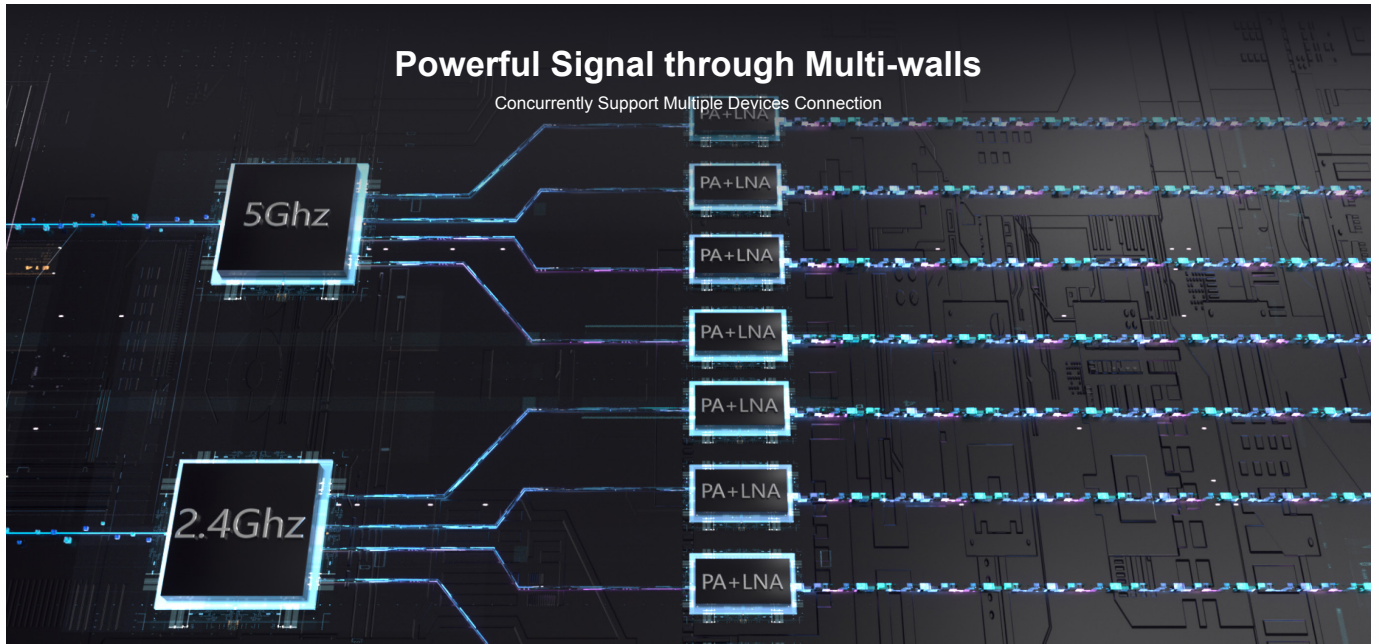

Source: Tolly Test Report #221149 Nov. 2021

Rocket Speed, Can't Wait

Equipped with Wi-Fi 6 technology like OFDMA, 1024 QAM, and the latest 802.11ax standard, RG-M32 reaches ultra fast speed, 3200Mbps, enhancing the overall networking experience for users.

Wireless Rate under Real Test

2.4GHz

RG-M32

90% higher

Other brand 3000M product

* The data is supported by Tolly Test under the laboratory condition.

Ruijie | Reyee

Highlight Features

Signal Visualization

Smart signal indicator guides you to find the best spot.

Mesh by One-click

You can click the Reyee Mesh button to complete pairing multiple devices with zero configuration.

Seamless Roaming, Full Space Coverage Wi-Fi Solutions

Amazed by **Reyee Mesh**

Highlight Features

The smartphone screen shows the Reyee Router App interface. At the top, it displays the time 17:49, signal strength, 5G, and battery level. The main screen is titled "Scenario" and lists several features: